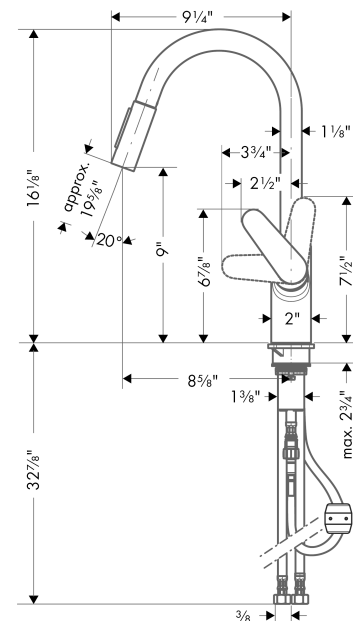

Focus

HighArc Kitchen Faucet, 2-Spray Pull-Down, 1.5 GPM

Finishes : **chrome** Part no. : **04920000**

Description

Features

- Projection: 8.6 inches
- Swivel range 150°
- Needle spray, Laminar spray
- Locking spray diverter (reverts to default spray mode upon valve closing)
- MagFit magnetic sprayhead docking
- Deck mounted
- Flow: 1.5 GPM (5.7 L/Min)
- Ceramic cartridge
- 3/8" connections
- Integrated double backflow prevention
- Flow rate limited to maximum 6 l/min
- Extension length Up to 30" (50cm)

Item details

List Price

\$ 613.00

Technology

Compliance

Product image

Scale drawing

Focus

HighArc Kitchen Faucet, 2-Spray Pull-Down, 1.5 GPM

Finishes : **chrome** Part no. : **04920000**

Spare parts list

Year of production: >09/21

Pos.	Description	Part no.	Price	PU
1	handle	98460000	-	1
2	screw cover	96338000	-	1
3	flange	95498000	-	1
4	nut	97209000	-	1
5	cartridge, assy	92730000	-	1
6	locking screw for handle	95140000	-	1
7	seal	95008000	-	1
8	spout cpl.	95562000	-	1
9	filter	97735000	-	1
10	O-ring 11x2	98127000	-	1
11	flow limiter / non return valve	95376000	-	1
12	set of non return valves DW 15	97350000	-	1
13	fixing set (Ø 34)	95049000	-	1
14	hose 1,50 m	88624000	-	1
15	connection hose 35½" M8x0,75 3/8"	96316001	-	1
16	O-Ring 32x2	98193000	-	1
17	service tool	95910000	-	1
18	O-ring 18x1,5	98231000	-	1
19	O-ring 20x1	98140000	-	1
21	weight	98551000	-	1
a	O-ring 7x1,5	98422000	-	1
b	lever collar	97548000	-	1